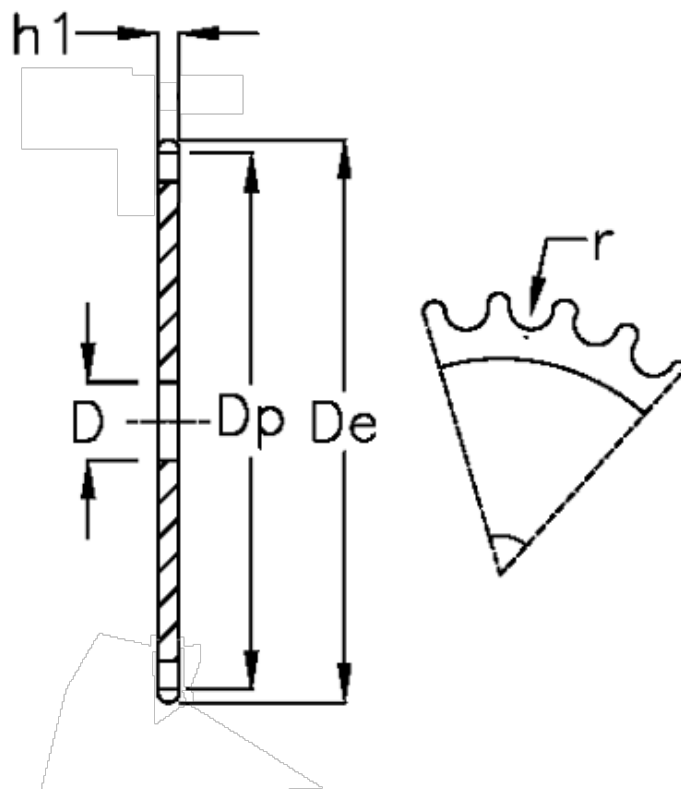

Article number: 616021005076

Description: Plate wheel 08 B-1 Z=76 simplex

Measures

C	= 1
D	= 25
De	= 313.3
Dp	= 307.33
For chain size	= 1/2 x 5/16
For chain type	= 08 B-1
h1	= 7.2
Number of teeth	= 76

r = 8.51